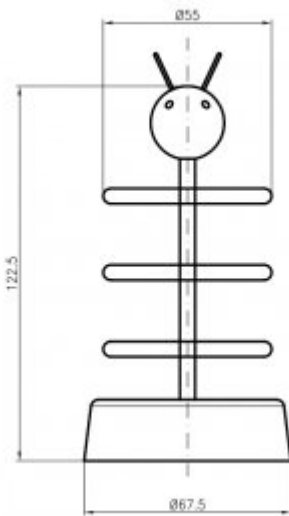

Toothbrush container B401

- Covered with epoxide paint in children-friendly colors
- Vandal-resistant
- Durability and reliability
- Produced in EU
- Easy to use
- Easy to montage
- CE certificate

Material	Brass
Finish	yellow and green
Design	Vandal-resistant