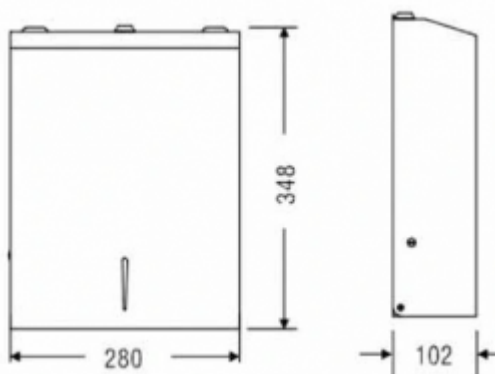

Towel dispenser C7102A

- Eye-catching design
- Classic shapes
- Vandal resistant construction
- Ground edges
- Locked with a key
- Standard paper towels fit
- The window for viewing the amount of paper remaining

Material	Stainless steel AISI 304
Finishing	Black
Design	Vandal-proof execution
Lock	Key
Dimensions	280 x 345 x 102 mm
Window	Tak
Capacity	400/600 towels capacity
Includes	Mounting kit included, key included

Paper towel dispenser made of stainless steel. Black finish. Capacity: 400-600 ZZ folded towels. Lockable with a key. Ground edges. Distribution: 1 paper towel. It has a window for viewing the remaining amount of paper.