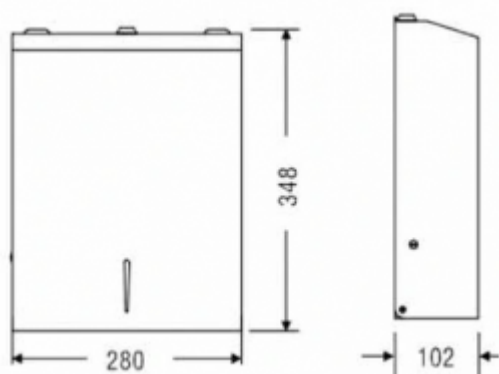

Towel dispenser C7102C

- eye-catching design
- classic shapes
- vandal resistant construction
- ground edges
- locked with a key
- standard paper towels fit
- window for viewing the amount of paper remaining

Housing	Stainless steel
Finishing	polished
Design	Vandal-proof execution
Material	AISI 304
Lock	Key
Dimensions	280 x 345 x 102 mm
Window	Tak
Capacity	400/600 towels capacity
Includes	Mounting kit included, key included

Paper towel dispenser made of stainless steel. Polished finish. Capacity: 400-600 ZZ folded towels. Lockable with a key. Ground edges. Distribution: 1 paper towel. It has a window for viewing the remaining amount of paper.