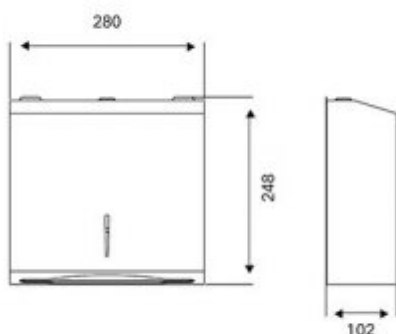

## Towel dispenser C7103S

- small dimensions
- classic shapes
- vandal resistant construction
- ground edges
- locked with a key
- standard paper towels fit
- window for viewing the amount of paper remaining

Housing	Stainless steel
Finishing	Matt
Design	Vandal-proof execution
Material	AISI 304
Lock	Key
Dimensions	280 x 248 x 102 mm
Window	yes
Capacity	300/400 towels
Includes	Mounting kit included, key included

Paper towel dispenser made of stainless steel. Matte finish. Capacity: 300-400 ZZ folded towels. Lockable with a key. Ground edges. Distribution: 1 paper towel. It has a window for viewing the remaining amount of paper.