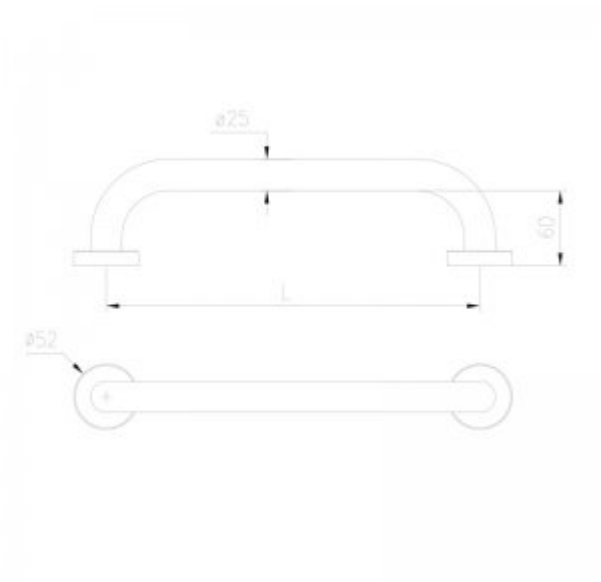

## Towel rail

- Made of high-class stainless steel
- Covered with epoxide paint in children-friendly colors
- Vandal-resistant
- Durability and reliability
- Produced in EU
- Easy to use
- Easy to montage
- CE certificate

intended use	for towel
housing	Stainless steel, 1,2 thick
finishing	blue, yellow, and red
material	AISI 304
montage	wall
includes	Mounting kit

Towel rail made of stainless steel covered with epoxide paint. Thanks to colors and material, dispenser is not only children-friendly but also durable. For children's bathroom. Rail in red or yellow. Length 300 to 450 mm.