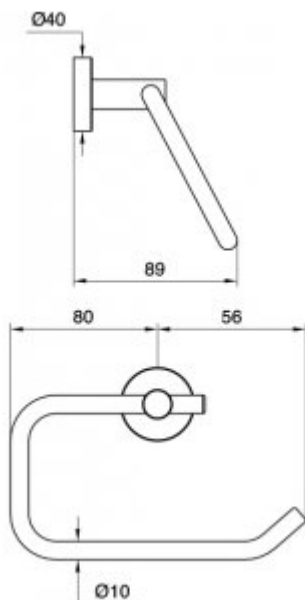

## Toilet paper holder B545

- Made of high-class stainless steel
- Covered with epoxide paint in children-friendly colors
- Vandal-resistant
- Durability and reliability
- Produced in EU
- Easy to use
- Easy to montage
- CE certificate

intended use	toilet paper
housing	Stainless steel, 1,2 thick
finishing	blue, yellow, and red
material	AISI 304
montage	wall
includes	Mounting kit

Toilet paper holder. Made of high-class stainless steel. Thanks to colors and material, dispenser is not only children-friendly but also durable.