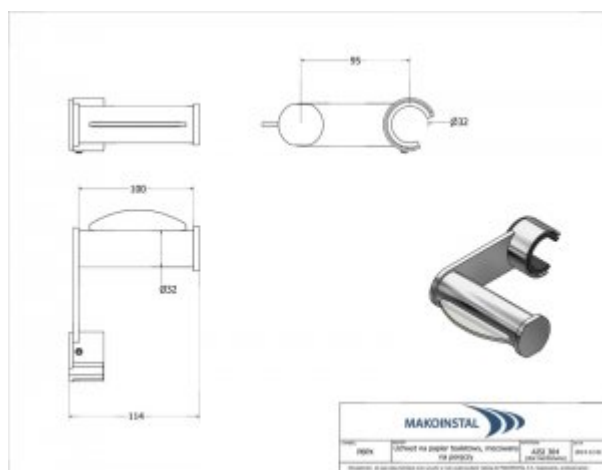

## Toilet paper holder PB

- Simple assembly
- Adapted to a tube with a diameter of Ø32
- Corrosion-resistant Intuitive height adjustment
- Easy to clean

Material	ABS plastic
Finish	Gloss/ Mat
Tube diameter	Ø 32 mm
Height adjustment	Yes

Toilet paper holder - polished or matte. The holder is adapted to be mounted on handrails with a thickness of Ø32.