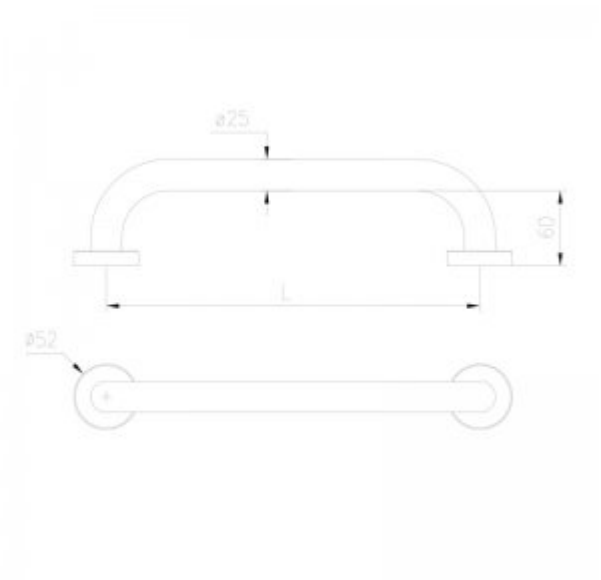

Towel rail

- Made of high-class stainless steel
- Covered with epoxide paint in children-friendly colors
- Vandal-resistant
- Durability and reliability
- Produced in EU
- Easy to use
- Easy to montage
- CE certificate

intended use	for towel
housing	Stainless steel, 1,2 thick
finishing	blue, yellow, and red
material	AISI 304
montage	wall
includes	Mounting kit

Towel rail made of stainless steel covered with epoxide paint. Thanks to colors and material, dispenser is not only children-friendly but also durable. For children's bathroom. Rail in red or yellow. Length 300 to 450 mm.