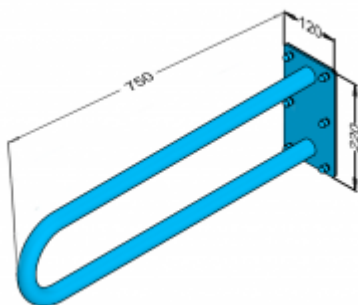

Fixed arch handle 70cm 32-UR7s

- Screw covers
- Mounting kit included
- Silicone pads to eliminate unevenness
- Easy to clean

Material	Carbon steel
Finish	Powder coated in white
Type of coating	Polyester paint
Coating thickness	120 μ
Handrail type	Fixed, arched, wall
Handrail length	700 mm
Tube diameter	Ø 32mm
The wall thickness	1,5 mm
Maximum load	180 kg
Hole diameter	Ø 6,5 mm
Number of fixing holes	6
Includes	3.5x60 mm screws, 10x60 mm plugs

Handrail for disabled people, arched, fixed, 700 mm long, general-purpose, made of 32 mm diameter carbon steel tube, white powder coated. We use this type of handrail in the washbasin, shower, and toilet area.