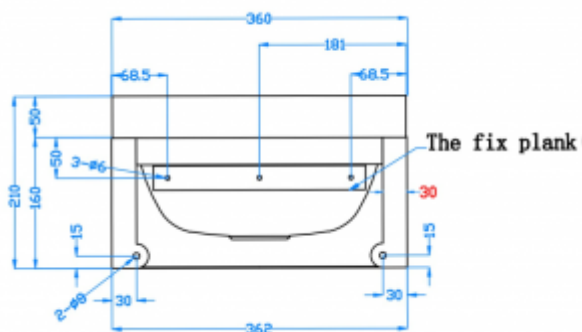

## Stainless steel washbasin SB13

- two options: with a watering cup SB13 and without a watering cup SB13P
- made of high-class stainless steel AISI 304
- resistant to mechanical damages
- special edge, which protects from water
- easy to clean
- durability and reliability
- easy assembly
- CE certificate

Material	Stainless steel AISI 304
Dimensions	365 x 210 x 362 mm
Finishing	Satin
Vandal proof	Yes

Universal washbasin made of stainless steel, designed for wall-mounting. Has a special edge, which protects the wall from water and mounting hole for battery assembly.