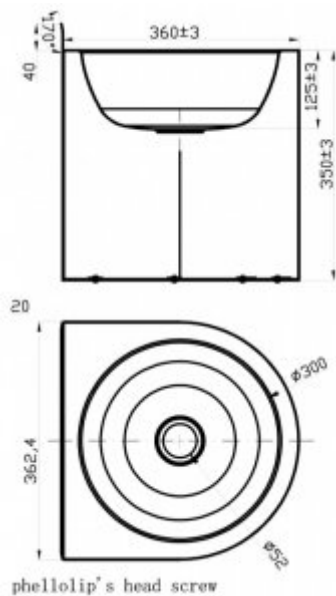

Stainless steel washbasin SB15

- made of high-class stainless steel AISI 304
- resistant to mechanical damages
- special edge, which protects from water
- easy to clean
- durability and reliability
- easy assembly
- CE certificate

| | |
|------------|--------------------------|
| Material | Stainless steel AISI 304 |
| Dimensions | 360x360x390 mm |
| Finishing | Satin |
| Weight | 6 kg |

Universal washbasin made of stainless steel, designed for wall-mounting. Has a special edge, which protects the wall from water and mounting hole for battery assembly.