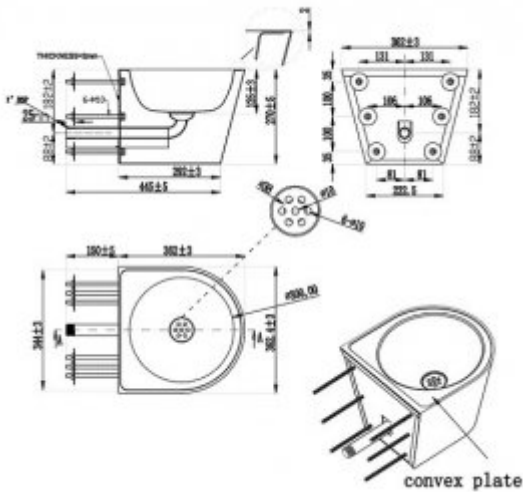

## Stainless steel washbasin SB40

- Made of high-class stainless steel AISI 304
- Resistant to mechanical damages
- Wall-mounted
- Available in two finishing options: matt and polished
- Easy to clean
- Durability and reliability
- Easy assembly
- CE certificate

Material	stainless steel 304
Dimensions	510x360x270 mm
Finishing	Matt/ polished
Weight	8 kg

Quadrangular washbasin made of stainless steel. Designed for mounting in facilities exposed to devastation, such as prisons, detention centers, schools or railway stations.