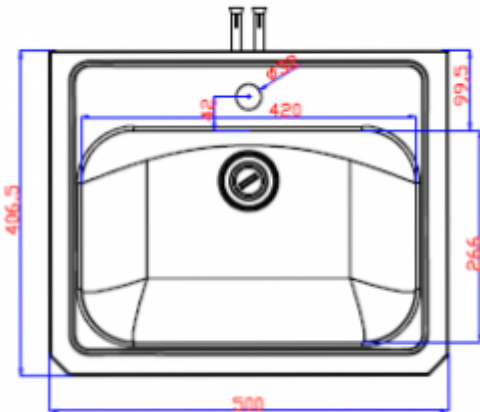

## Stainless steel washbasin SB14

- made of high-class stainless steel ISI 304
- resistant for mechanical damages
- wall mounted
- easy to clean
- easy assembly
- CE certificate

Material	stainless steel AISI 304
Dimensions	500X408X165 mm
Finishing	Satin
Weight	3,5 kg

Stainless steel washbasin, suspended. Has good shape and effective looks. Designed for montage standing sink batteries.