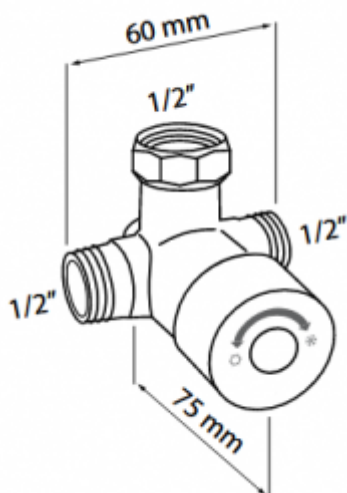

under-basin mixer 9021

- Mechanical mixer with anti-alignment blockade
- The body is made of chrome-plated brass
- Exceptional durability and reliability
- The product is entirely made in the European Union
- Simple operation
- Easy assembly
- 2 years manufacturer's warranty
- PZH certificate, CE declaration

Connector	1/2"
Temperature regulation	Mechanical knob
Mixer	Mechanical
Max. connecting temperature	90°C
Max. pressure	5 Bar
Design	Chrome-plated brass
Contains	Mechanical mixer with built-in check valves, seals

Under-basin mechanical mixer.
Used in wash basin fittings serving one water.