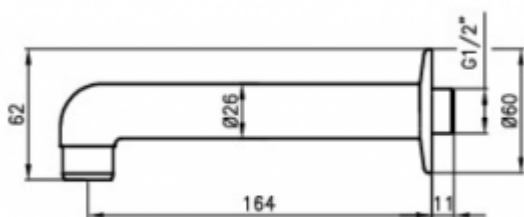

Wall fused spout 2013

- The body is made of chrome-plated brass
- High resistance to vandalism
- Exceptional durability and reliability
- Italian product
- Simple operation
- Easy assembly

Option	For cold water
Connector	G1/2
Mixer	None
Design	Vandal resistant - chrome plated brass

Fixed surface mounted spout made of chrome-plated brass. The chrome-plated spout "2013" is designed for surface mounting. In addition, the offered product has a standard 1/2 "connection, and the whole is vandal-proof. Spouts with such characteristics are ideal for public use facilities such as shopping malls, hospitals, schools, beauty salons, etc.