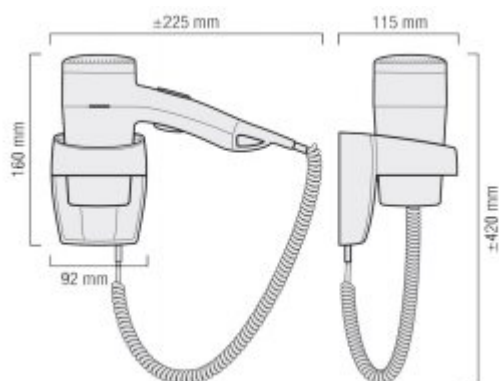

Wall-mounted hair dryer with holder R801

- Ripple wire SECURITY heating element
- On/Off push button
- IP20
- 1 temperature/air flow setting
- Concentrator nozzle
- Wall holder with connection to electrical mains without switch

Assembly type	Wall-Mounted
Finish	White
ElectroStop system	No
Power	1200 W

The R801 compact hotel dryer is a product that has been designed for wall / stationary installation. The R801 dryer has one airflow and temperature setting. In addition, this compact product is equipped with an automatic safety switch on / off. R801 dryers are designed for use with high and medium intensity of use. The small size of the EXECUTIVE 1200 model makes it suitable for even the smallest spaces.