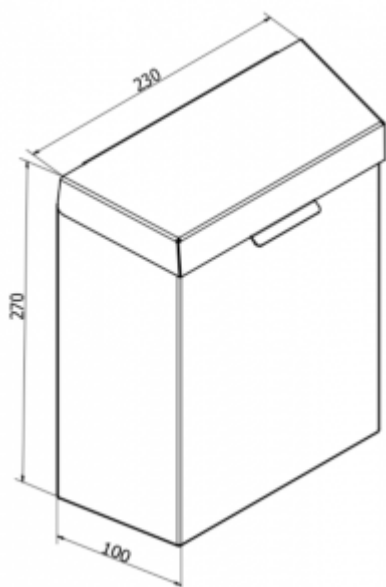

## Waste bin C7506

- Made of AISI 304 stainless steel
- Two variants: C7506S, brushed steel, C7506C polished steel
- Conical bore
- Removable basket cover
- Resistant to moisture and corrosion
- High resistance to vandalism
- Can be attached to the wall
- Easy to assemble
- Mounting kit included
- Easy to clean

Housing	Stainless steel
Finishing	Matt/ Gloss
Design	Vandal-proof execution
Material	AISI 304
Dimensions	230x270x100 mm
Capacity	5,5 L
Includes	Mounting kit included

A 27-liter waste bin made of AISI 304 stainless steel is universal equipment for any public space. Metal baskets are ideal for rooms such as public toilets, toilets at gas stations, mops (Passenger Service Area) or in restaurants.

Each C7527T basket is made of the aforementioned AISI 304 stainless steel, which is characterized by high resistance to vandalism and, importantly, is highly resistant to moisture, corrosion, and rust. The total dimensions are: Height: 270 mm Width: 230 mm Depth: 100 mm