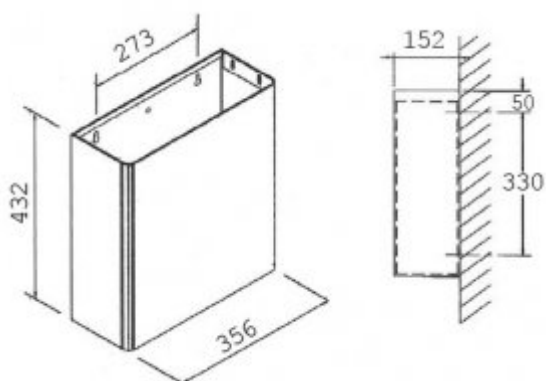

Waste bin C7525C

- easy to use thanks to the large opening
- large capacity reduces the frequency of service
- can be attached to the wall
- has convenient hooks for attaching the trash bag

Housing	Stainless steel
Finishing	Polished finish
Design	Vandal-proof execution
Material	AISI 304
Dimensions	358 x 435 x 155 mm
Capacity	25 L
Includes	Mounting kit included

Open basket made of stainless steel. Polished finish. Vandal resistant design. Capacity: 25 L. Wall mount. The basket is equipped with hooks for securing the bag. High quality stainless steel: AISI 304, 1.2 mm.