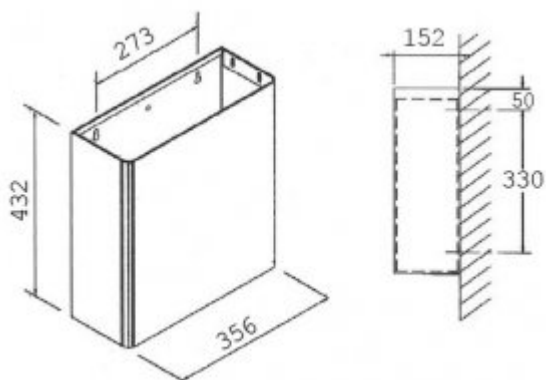

Waste bin C7525S

- easy to use thanks to the large opening
- large capacity reduces the frequency of service
- can be attached to the wall
- has convenient hooks for attaching the trash bag

Housing	Stainless steel
Finishing	Matt
Design	Vandal-proof execution
Material	AISI 304
Lock	the key
Dimensions	358 x 435 x 155 mm
Capacity	25 L
Includes	Mounting kit included, key included

Open basket made of stainless steel. Matte finish. Vandal resistant design. Capacity: 25 L. Wall mount. The basket is equipped with hooks for securing the bag. High quality stainless steel: AISI 304, 1.2 mm.