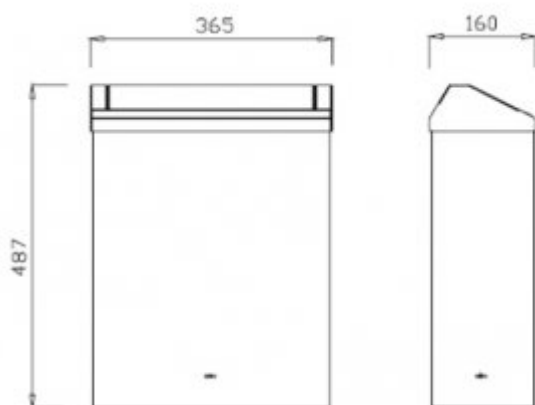

Waste bin C7525TC

- easy to use thanks to the large opening
- large capacity reduces the frequency of service
- can be attached to the wall
- has convenient hooks for attaching the trash bag

Housing	Stainless steel
Finishing	Polished
Design	Vandal-proof execution
Material	AISI 304
Dimensions	365 x 487 x 160 mm
Capacity	27 L
Includes	Mounting kit included, key included

Basket with a hinged lid made of stainless steel. Polished (gloss) finish. Vandal resistant design. Capacity: 27 L. Wall mount. The basket is equipped with hooks for securing the bag. High quality stainless steel: AISI 304, 1.2 mm.