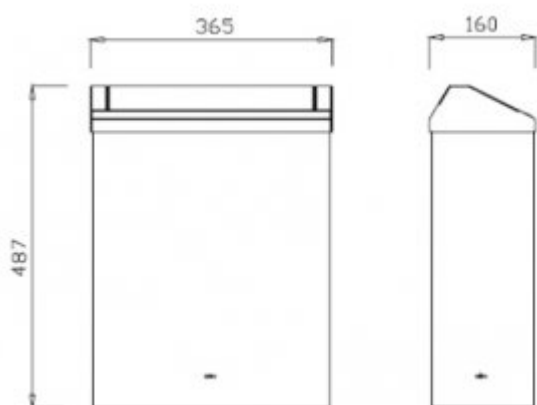

## Waste bin C7525TS

- easy to use thanks to the large opening
- large capacity reduces the frequency of service
- can be attached to the wall
- has convenient hooks for attaching the trash bag

Housing	Stainless steel
Finishing	Matt
Design	Vandal-proof execution
Material	AISI 304
Lock	the key
Dimensions	365 x 487 x 160 mm
Capacity	27 L
Includes	Mounting kit included

Basket with a hinged lid made of stainless steel. Matt finish. Vandal resistant design. Capacity: 27 L. Wall mount. The basket is equipped with hooks for securing the bag. High quality stainless steel: AISI 304, 1.2 mm.