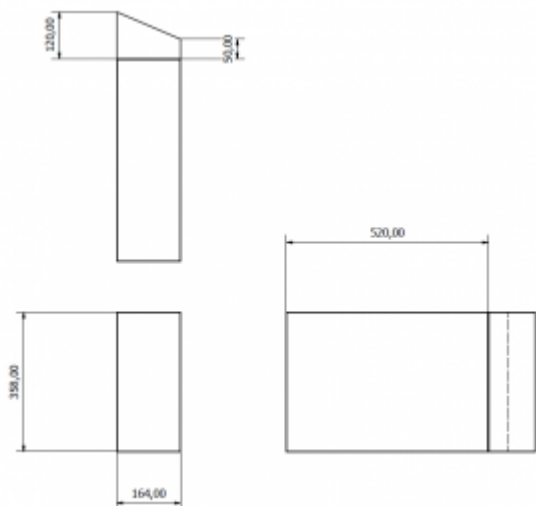

Waste bin C7528TS

- easy to use thanks to the large opening
- large capacity reduces the frequency of service
- can be attached to the wall
- has convenient hooks for attaching the trash bag

Housing	Stainless steel
Finishing	Matt
Design	Vandal-proof execution
Material	AISI 304
Lock	the key
Dimensions	370 x 675 x 175 mm
Capacity	28 L
Includes	Mounting kit included

Basket with a hinged lid made of stainless steel. Matt finish. Vandal resistant design. Capacity: 28 L. Wall mount. The basket is equipped with hooks for securing the bag. High quality stainless steel: AISI 304, 1.2 mm.