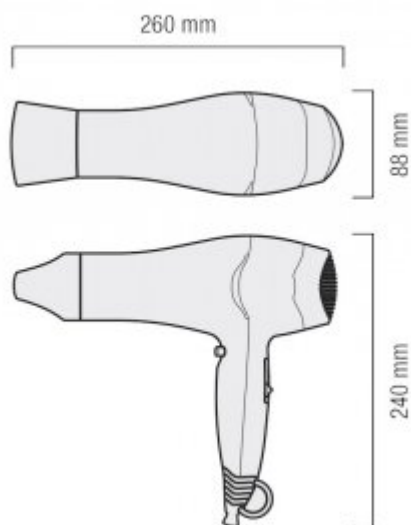

White hairdryer R910

- Ripple wire SECURITY heating element
- On/Off push button
- 6 air flow/temperature combinations incl. COOL air setting
- Removable filter
- Concentrator nozzle
- Spiral cable

Finish	White
Temperature settings	6 airflow options
ElectroStop system	No
Power	1600 W

The EXCEL 1600 R910 hotel hair dryer is an elegant and reliable product made in Switzerland. The offered dryer is sold without a holder. It can be used in hotels and other public places. In addition, each EXCEL 1600 R910 dryer has double protection: