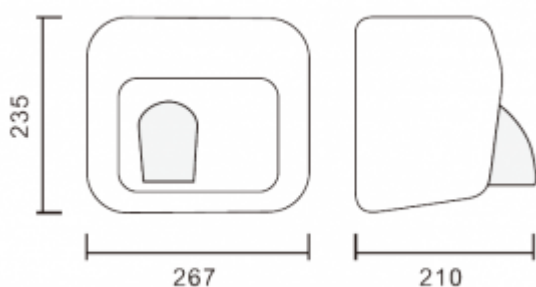

White hand dryer MBAB

- Stylish design
- Housing of the highest quality, made of ABS plastic
- Cheap and economical in operation
- Environmentally friendly
- Easy and quick disinfection
- The wide and spacious housing makes it easy to dry even very large hands

Housing	Plastic ABS
Finish	White
Action	Photocell
Dimensions	235 x 267 x 210mm
Tension	220 – 240 V, 50/60 Hz
Total power	2300 W
Air flow	108 km/h
Energy class :	IPX1

Professional hand dryer for places with high sterility requirements. Started with a button. Intended for hospitals, medical, and dental treatment rooms. It also works in cosmetics