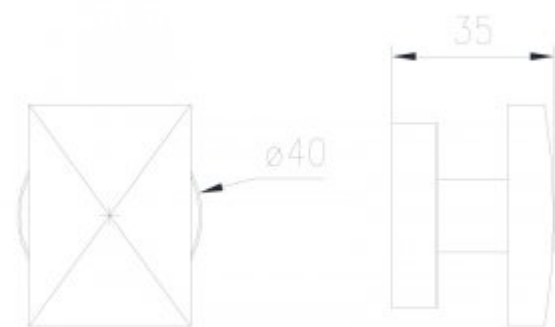

## Hanger with a cat B530/1

- Made of high-class stainless steel
- Covered with epoxide paint in children-friendly colors
- Vandal-resistant
- Durability and reliability
- Produced in EU
- Easy to use
- Easy to montage
- CE certificate

intended use	for towel
housing	Stainless steel, 1,2 thick
finishing	blue, yellow and red
material	AISI 304
montage	wall
includes	Mounting kit

Made of high-class stainless steel. Thanks to colors and material, dispenser is not only children-friendly but also durable.