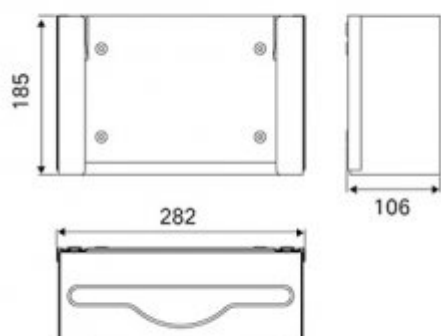

Recess towel rail C7111

- eye-catching design
- classic shapes
- vandal resistant construction
- ground edges
- standard paper towels fit

Housing	Stainless steel
Finishing	Matt
Design	Vandal-proof execution
Material	AISI 304
Lock	Key
Dimensions	282 x 185 x 106 mm
Window	Tak
Capacity	200/300 towels
Includes	Mounting kit included, key included

Recess paper towel dispenser made of matt stainless steel. Designed for built-in behind a mirror or wall. The capacity of the tray is about 300-400 ZZ folded towels.