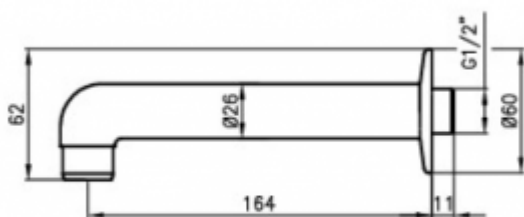

## Wall fused spout 2013

- The body is made of chrome-plated brass
- High resistance to vandalism
- Exceptional durability and reliability
- Italian product
- Simple operation
- Easy assembly

Option	For cold water
Connector	G1/2
Mixer	None
Design	Vandal resistant - chrome plated brass

Fixed surface mounted spout made of chrome-plated brass. The chrome-plated spout "2013" is designed for surface mounting. In addition, the offered product has a standard 1/2 "connection, and the whole is vandal-proof. Spouts with such characteristics are ideal for public use facilities such as shopping malls, hospitals, schools, beauty salons, etc.