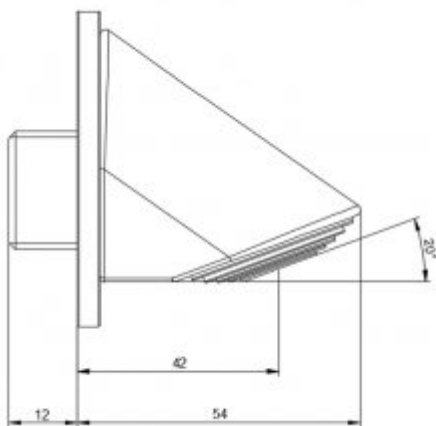

shower spout 9017

- The body is made of chrome-plated brass
- The strainer made of plastic with the option of reducing water pressure.
- High resistance to vandalism due to the highest quality materials
- Exceptional durability and reliability
- Italian product
- Simple operation
- Easy assembly
- 15 years manufacturer's warranty excluding consumable parts
- PZH certificate, CE declaration

Connector	1/2"
Design	chrome-plated brass
Tilt adjustment	Fixed angle of 16 °
Contains	Spout with a masking rosette, mounting kit

Solid spray spout. Made of chrome-plated brass. The spout makes it resistant to vandalism. The slim design definitely makes it difficult for the user to devastate the screed by hanging on it, which can result in the screed being pulled out of the wall. The strainer made of plastic with the option of reducing water pressure. Equipped with a masking rosette.