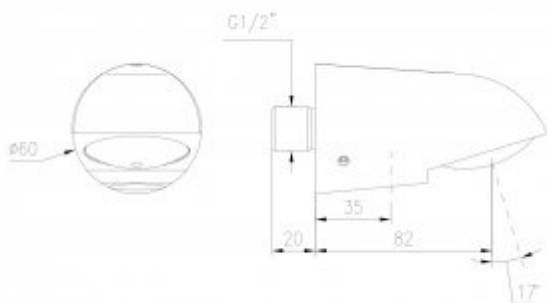

shower spout 9018

- The body is made of chrome-plated brass
- High resistance to vandalism due to the highest quality materials
- Exceptional durability and reliability
- The product is entirely made in the European Union
- Simple operation
- Easy assembly
- 15 years manufacturer's warranty excluding consumable parts
- PZH certificate, CE declaration

Connector	1/2"
Design	chrome plated brass
Tilt adjustment	NONE
Contains	Spout, mounting kit

Solid spray spout. Made of chrome-plated brass. It is distinguished by the possibility of using it for installation in surface or flush-mounted versions.

The spout makes it resistant to vandalism. The slim design definitely makes it difficult for the user to devastate the screed by hanging on it, which can result in the screed being pulled out of the wall.