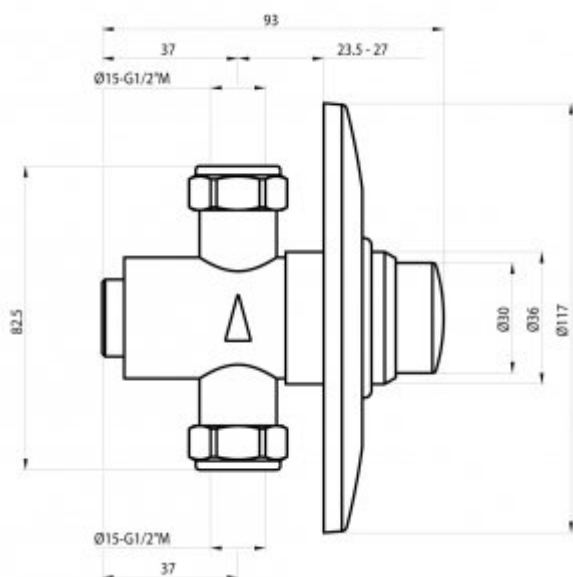

## time valve 9005P

- The body with the masking rosette made of chrome-plated brass
  - Water pressure reduction
  - High resistance to vandalism due to the highest quality materials
  - Exceptional durability and reliability
  - Italian product
  - Simple operation
  - Easy assembly
  - 15 years manufacturer's warranty excluding consumable parts
  - PZH certificate, CE declaration
- \* the manufacturer recommends using the assembly box with the symbol 9905

Option	For cold water
Connector	G1/2
Mixer	None
Design	Vandal resistant - chrome plated brass
Water time flow	Standard from 4 to 6 seconds ± second
Start	By means of the button
Water pressure reductor	up to 6l / min.
Contains	Valve, mounting kit, masking rosette

Flush-mounted urinal time valve. Designed for flush mounting, making it fully resistant to vandalism. Used for flush-mounted urinals.