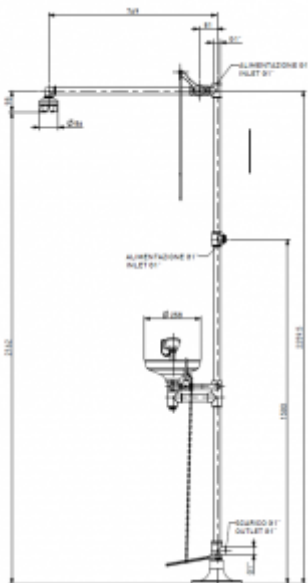

## Shower

- Emergency kit consisting of double eyelet
- With ABS plastic bowl
- Bowl operated by side lever or pedal.
- Safety shower activated by a lever.

Connection	Z: 1/2 "W: 1"
Minimum water pressure	2 bars
Design	Epoxy varnish finish
Water flow time	12 l / min