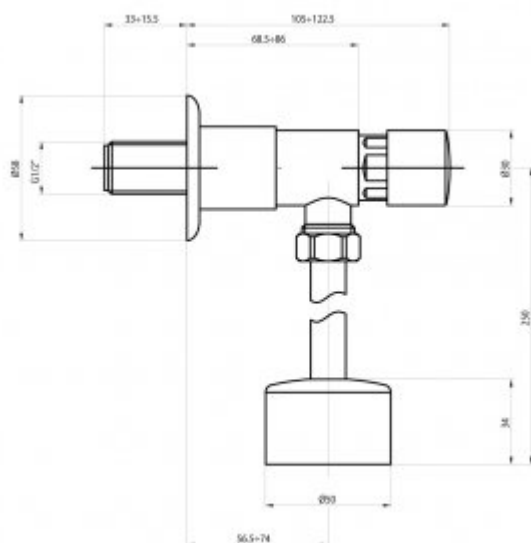

Time set 9004

- Body, inlet tube and masking rosette made of chrome-plated brass
- Water pressure reduction
- High resistance to vandalism due to the highest quality materials
- Exceptional durability and reliability
- The product is entirely made in the European Union
- Simple operation
- Easy assembly
- PZH certificate, CE declaration

Option	For cold water
Connector	1/2"
Mixer	None
Design	Vandal resistant - chrome plated brass
Water time flow	Standard from 4 to 5 seconds \pm second
Start	By means of the button
Water pressure reductor	up to 6l / min.
Spout	Yes
Contains	Valve, mounting kit, masking rosette, inlet pipe with clamping nut

Urinal time set for cold water. Used for wall mounting. The ideal solution for urinals with external power supply.