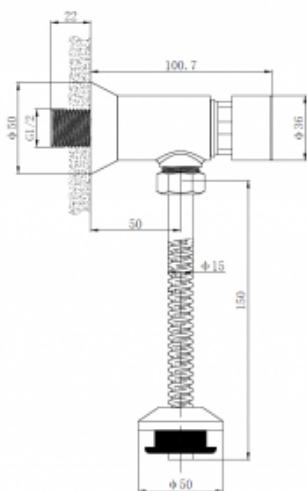

Time set 9141

- Body made of brass
- Exceptional durability and reliability
- Simple operation
- Easy assembly

Option	For cold water
Connector	1/2"
Mixer	None
Water time flow	7 seconds \pm 3 seconds
Start	By the button
Water Temperature	5-75°C
Operating pressure	Min 1 bar - Max 6 bar

A urinal set is a functional product that is made of durable brass covered with a chrome layer. The offered set has one connection 1/2" for cold or mixed water. The set can be started by press the button that is located in the central part of the device. Possible water flows time is 7 seconds +/- 3, with pressure 0.5 - 6 bar range. The offered set is perfect for public places such as swimming pools, saunas, shopping malls, offices, hotels, etc.