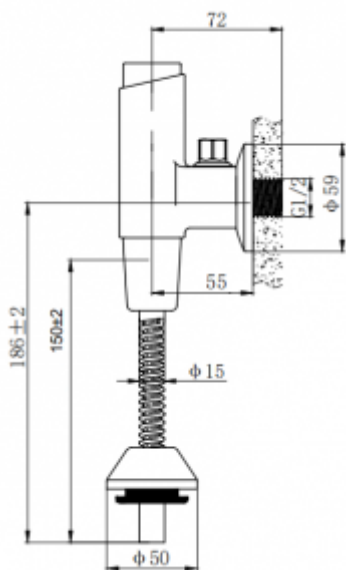

Time set 9142

- Body made of brass
- Exceptional durability and reliability
- Simple operation
- Easy assembly

Option	For cold water
Connector	1/2"
Mixer	None
Water time flow	7 seconds \pm 3 seconds
Start	By the button
Water Temperature	5-75°C
Operating pressure	Min 1 bar - Max 6 bar

A urinal set is a functional product that is made of durable brass covered with a chrome layer. The offered set has one connection 1/2"; for cold or mixed water. The set can be started by press the button. Possible water flows time is 7 seconds \pm 3, with pressure 0.5 - 6 bar range. The offered set is perfect for public places such as swimming pools, saunas, shopping malls, offices, hotels, etc.