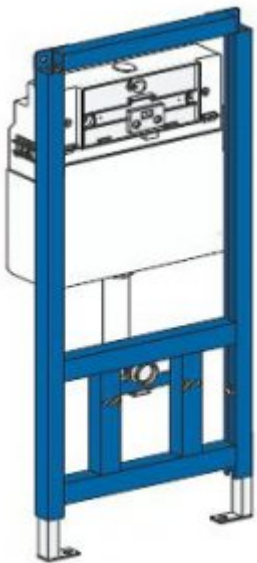

## Electric kit 3504SR

- Power 6V
- Made of high-class stainless steel
- Effective look
- START/STOP sensor
- Automatic flush
- Vandal-resistant
- Durability and reliability
- Made in EU
- easy to use and montage
- PZH and CE certificate

Power	Power 6 V
Connector	2 x 1/2"
Hand flush	yes
Design	vandal-resistant
Water time flow	6 l/min
Start	Photocell
Sensor range	55 cm
Contains	Motherboard with electronics, concealed frame, mounting box, solenoid block, mounting kit.

Contactless frame for WC. Designed for light-duty. Sensor panel made of stainless steel. With a hand flushing option. Designed for investments and houses.