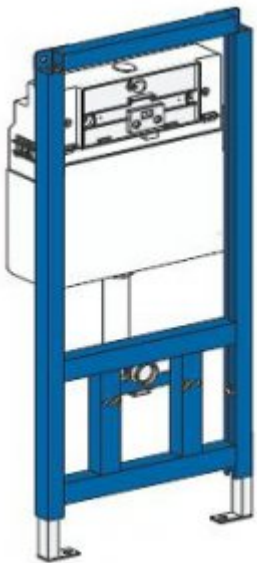

Electric kit 3504SR

- Power 6V
- Made of high-class stainless steel
- Effective look
- START/STOP sensor
- Automatic flush
- Vandal-resistant
- Durability and reliability
- Made in EU
- easy to use and montage
- PZH and CE certificate

Power	Power 6 V
Connector	2 x 1/2"
Hand flush	yes
Design	vandal-resistant
Water time flow	6 l/min
Start	Photocell
Sensor range	55 cm
Contains	Motherboard with electronics, concealed frame, mounting box, solenoid block, mounting kit.

Contactless frame for WC. Designed for light-duty. Sensor panel made of stainless steel. With a hand flushing option. Designed for investments and houses.