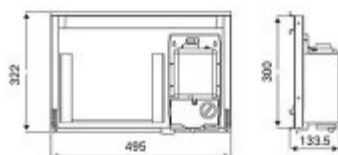

Recess set with automatic soap dispenser C7011

- eye-catching design
- large capacity
- classic shapes
- vandal resistant construction
- plastic soap container
- does not require expensive soap cartridges
- dosing precision

Housing	Stainless steel, 1.2mm thick
Finishing	Matt
Design	Matt finish
Material	AISI 304
Dimensions	495 x 322 x 110 mm
Assembly	Behind the mirror or wall
Capacity	1L of soap, 300/400 towels
Includes	Mounting kit included

Recess set for installation behind the mirror or wall. Equipped with an automatic soap dispenser with a capacity of 1200 ML and a paper towel dispenser ZZ with a capacity of 300/400 paper towels. The casing is made of matt stainless steel.