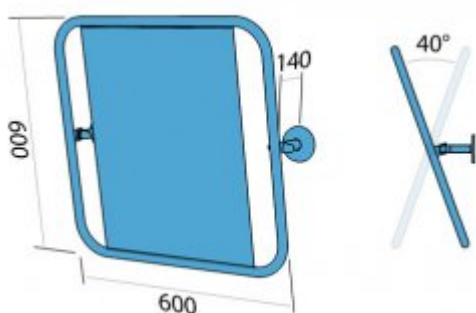

## Tilting mirror in full frame 60/60 CM PSM 800/ PSP 800

- Masking rosettes with a click system
- Corrosion resistant
- Mounting kit included
- Easy to clean

Material	AISI 304 stainless steel
finish	Gloss
Handrail type	Tilting mirror in full frame
Handrail length	600x600mm
Tube diameter	Ø 25 mm
The wall thickness :	1,5 mm
Maximum capacity	120 kg
Hole diameter	Ø 8 mm
Number of fixing holes:	6
Includes	6x65 mm screws, 8x65 mm plugs

Tilting mirror in full frame for people with disabilities, 600x600 long, general purpose, made of polished or matt stainless steel with 25 tube diameter. We use this type of mirror in the wash basin. Equipped with masking rosettes with a snap-in system, which allows the masking rosette to be mounted without the use of mounting glue.