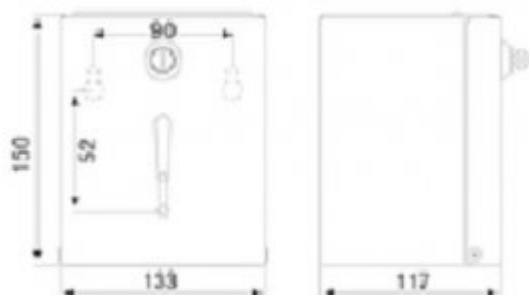

Paper feed in sheets C7404S

- classic shapes
- vandal resistant construction
- ground edges
- locked with a key
- standard paper sheets match
- window for viewing the amount of paper remaining

Housing	Stainless steel
Finishing	Matt
Design	Vandal-proof execution
Material	AISI 304
Lock	the key
Dimensions	150 x 133 x 117 mm
Window	Yes
Capacity	200 sheets of toilet paper
Includes	Mounting kit included, key included

Toilet paper dispenser in sheets made of stainless steel. Matte finish. Capacity: 200 sheets. Lockable with a key. Vandal. It has a window for viewing the remaining amount of paper.