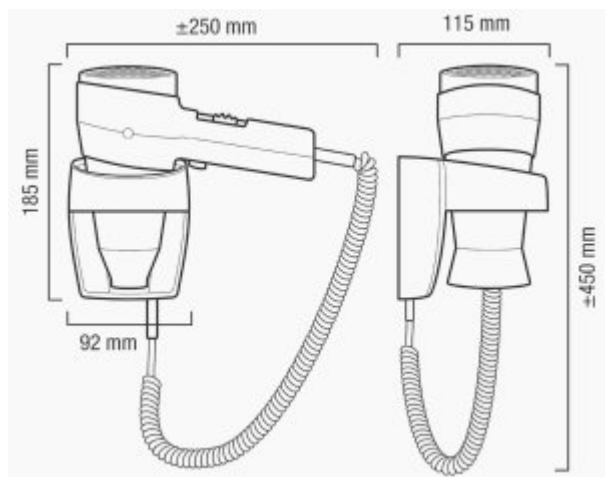

## Hair dryer R505A

- Slide switch: 2 air flow settings, 3 air temperature settings
- COOL air setting
- On/Off push button
- Concentrator nozzle
- Ripple wire SECURITY heating element
- Wall holder with ELECTROSTOP - residual current device 10mA
- Automatic On/Off safety switch

Assembly type	Wall-Mounted
Finish	Black
ElectroStop system	Yes
Air temperature control switch	3 settings
Air flow control switch	2 settings
Power	1600 W

The hotel&HASH39;s ACTION PROTECT 1600 BLACK dryer is an elegant addition to any hotel room. The body of this stylish product has been equipped with black and chrome elements. The R505A dryer is equipped with the ElectroStop safety system.

ElectroStop, i.e. a built-in residual current device (RCD), designed to minimize the risk of accidental electric shock. Thanks to the use of the latest technology, the ElectroStop system responds already at 10 mA. This means that the system is more sensitive and effective than highly sensitive devices that respond at 30 mA.